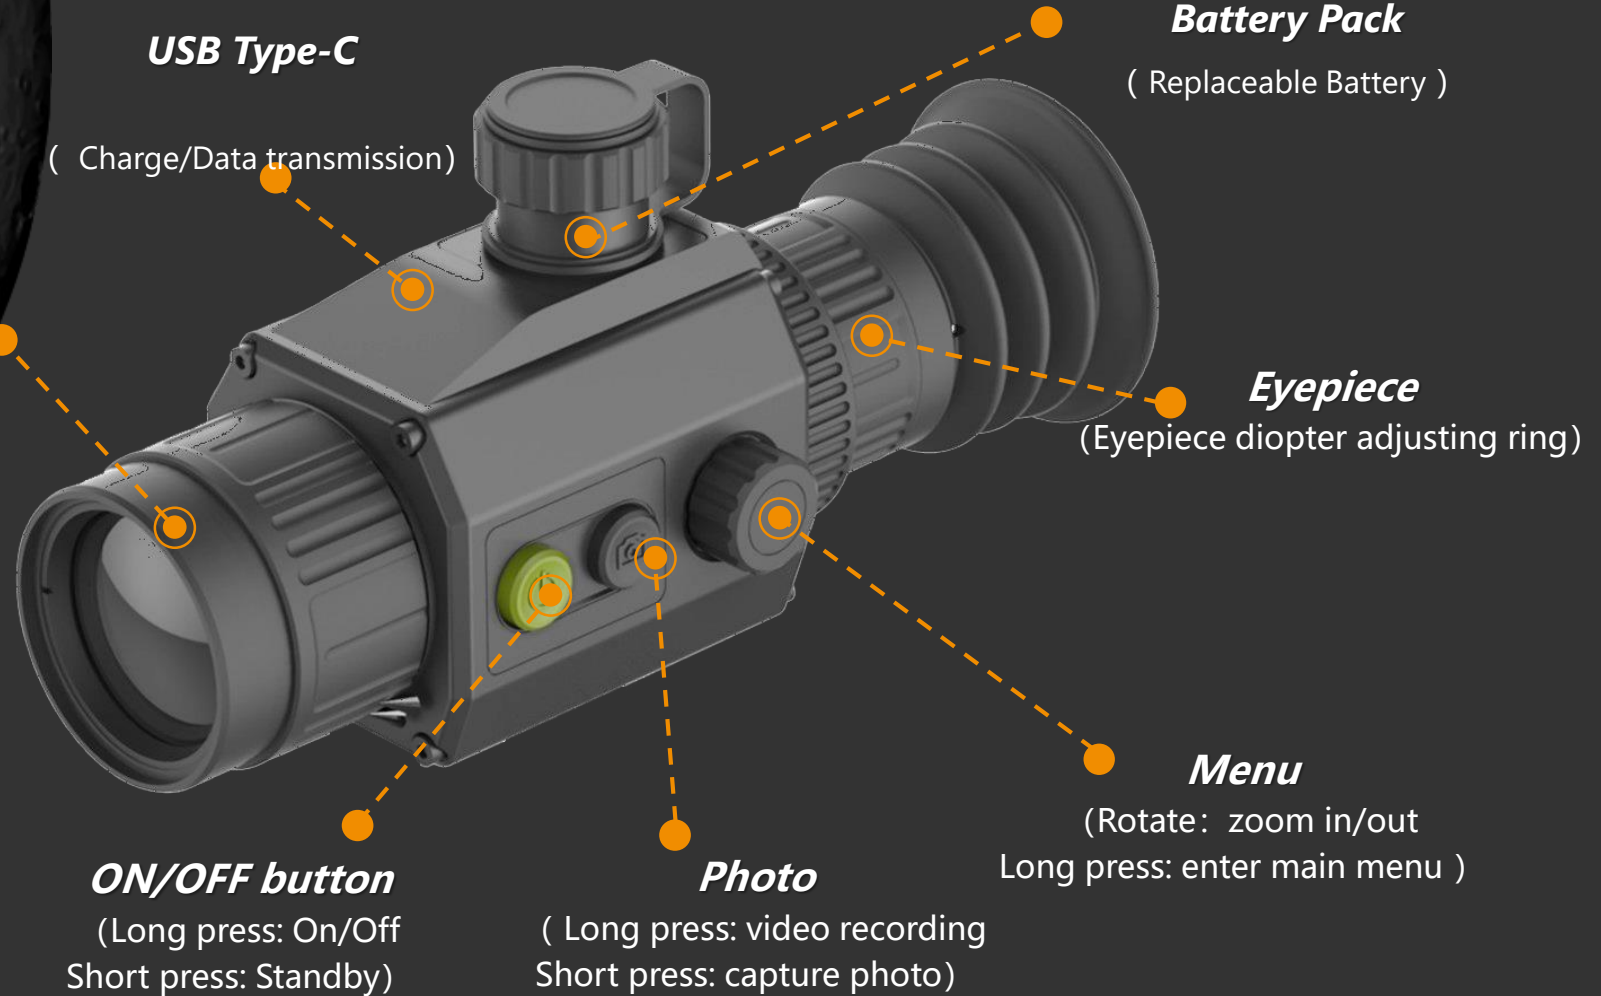

## High Shock Resistance

- **Shock resistance up to 800g/s**
- **IP67 waterproof rating**
- **Increased guide rail** that demands flexible mounting options with eye relief

# Innovative Ergonomic Design

**PIxFra**<sup>™</sup>  
by Dahua

**Large aperture f1.0  
germanium optics**  
(Lens focus ring)

**USB Type-C**  
( Charge/Data transmission)

**Battery Pack**  
( Replaceable Battery )

**Eyepiece**  
(Eyepiece diopter adjusting ring)

**ON/OFF button**  
(Long press: On/Off  
Short press: Standby)

**Photo**  
( Long press: video recording  
Short press: capture photo)

**Menu**  
(Rotate: zoom in/out  
Long press: enter main menu )