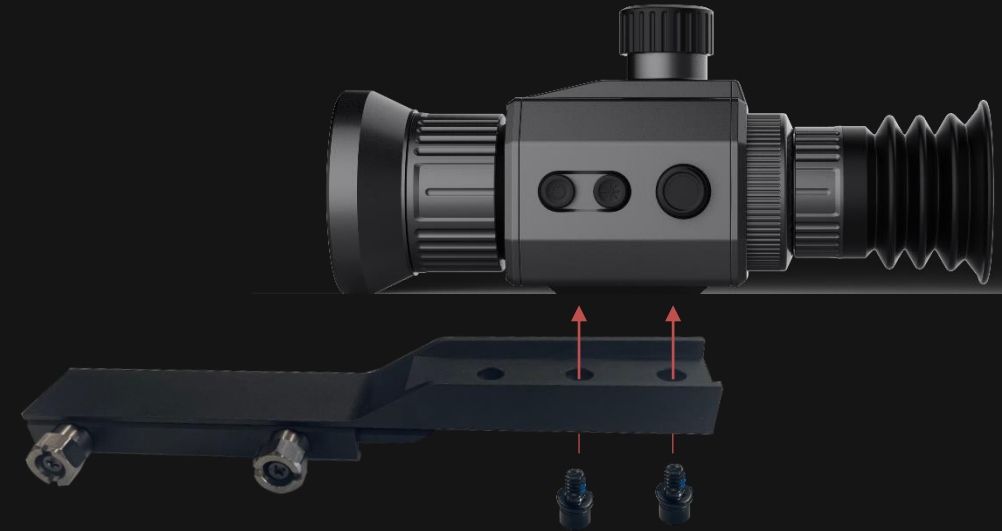

How to Install

Before installation

1. Turn off the device
2. Clean the base and rails with a dust-free cloth

Step 1

1. Mount the device on the rail as shown by the arrow
2. Insert and screws as seen