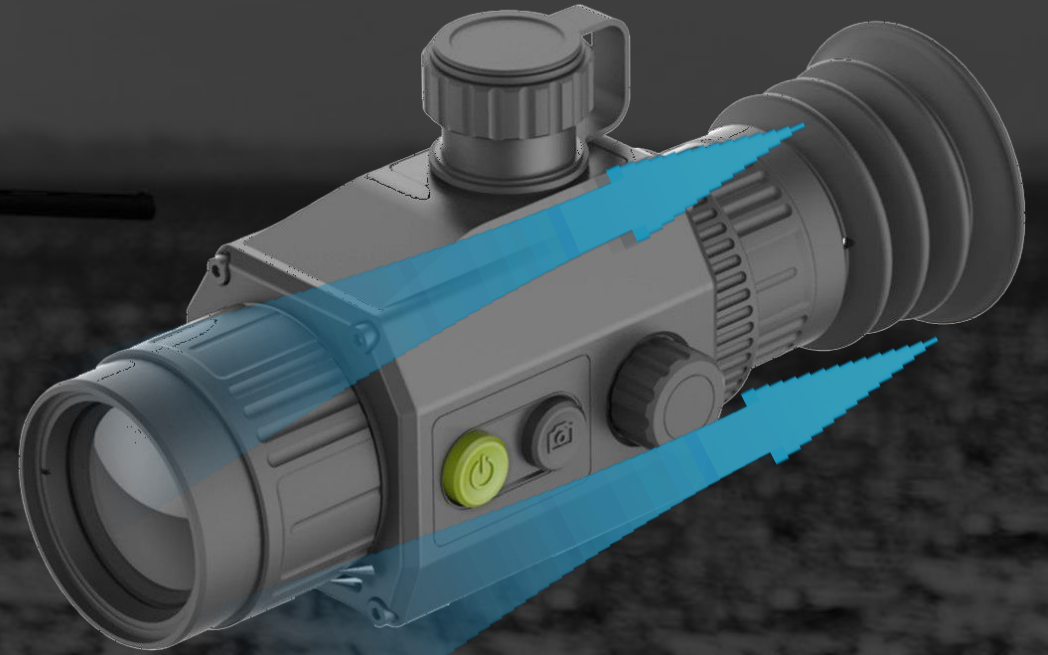

High Shock Resistance

PixFra™
by Dahua

High Shock Resistance

Metal housing rugged components provides high shock resistance up to 800g/s on larger calibers up to .375 H&H, 12-gauge and 9.3x6.4.