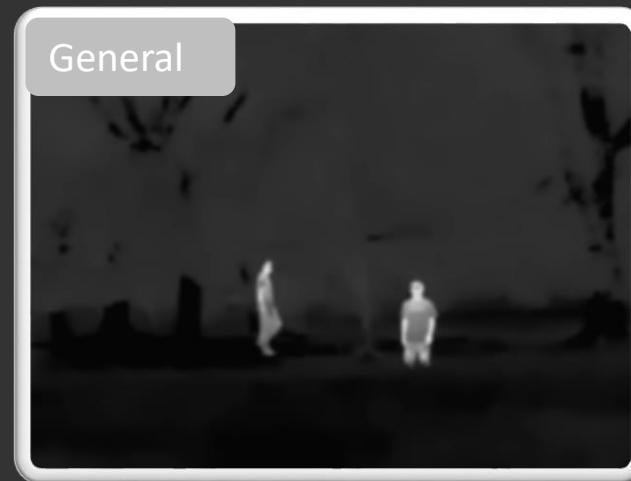

1440x1080 OLED Display

High definition, contrast and quick-response image is the root of scopes, providing a clear and smooth image for on-the-move observation or in cold conditions.

OLED, the future of mainstream screen-display technology, with a flawless image quality that is instantly recognizable.

1440 x 1080 OLED display, bringing the image contrast and color rendering into a brand new level.

OLED display provides more excellent display performance