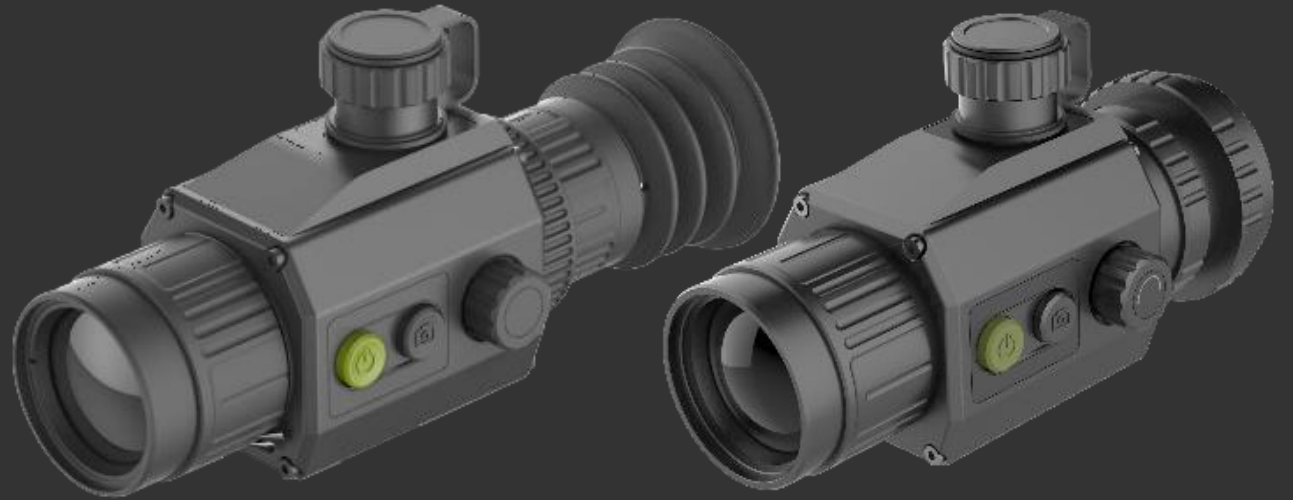

Charon

- PixFra™ by Dahua