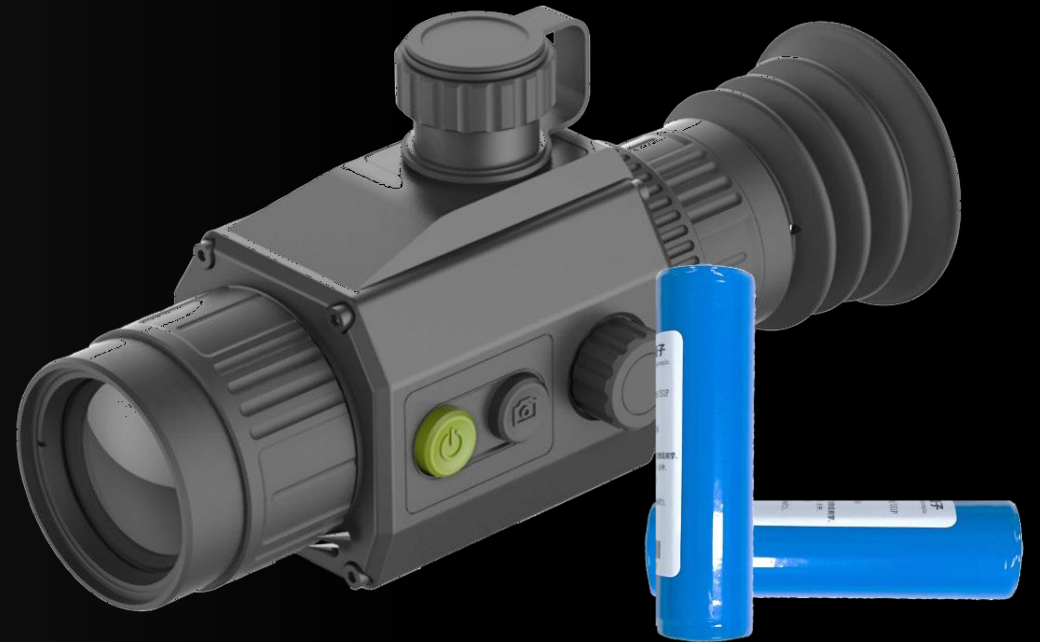

Long Operation Time

PixFra™
by Dahua

In the package, there are **2 x 18650** rechargeable batteries PLUS **a battery charger**

Up to **15 hours Operation Time** , providing additional time for outdoor activities